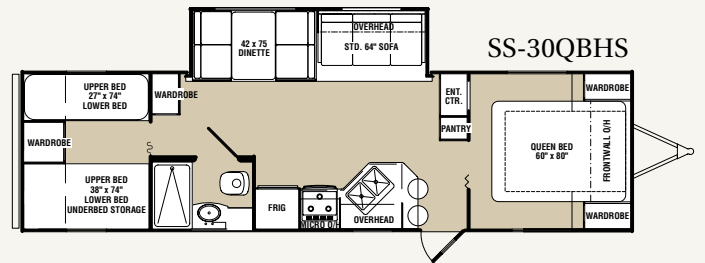

Your **SuperSport** Dealer
By R-Vision

R-Vision, Inc.

2666 S. Country Club Drive
Warsaw, IN 46580
(574) 268-2111
www.trail-lite.com

"Quality Features for the Best Value in the Market"

As R-Vision constantly strives to improve our product, all specifications listed in this informative brochure are subject to change without notice or obligation. Photos may show optional equipment which is not included in the purchase price of the unit. Test drive and review a current model on your dealer's lot today.

R-80-083

2007 R-Vision, Inc.