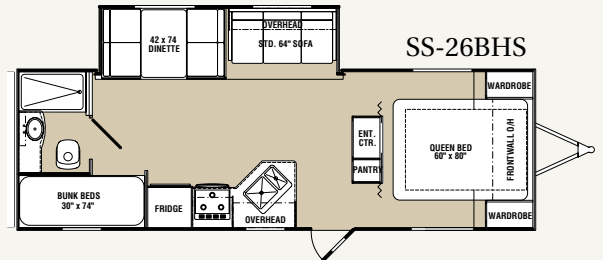

# *SuperSport*

By R-Vision

A Sporty Trailer with Super Value.

Slate Interior shown

**2007 SuperSport**

	26RKS	26BHS	27BH	28RLS	30QBHS	31BHDS
Length	27'5"	29'	29'2"	30'3"	33'10"	34'8"
Width (without awning)	96"	96"	96"	96"	96"	96"
*Hitch Dry Weight (Appro.)	526	600	539	625	TBA	816
*Axle Dry Weight (Appro.)	4000	4612	3992	4964	TBA	5874
GVWR (Lbs.)	7526	7600	7539	7625	TBA	10976
Total Dry Weight (Lbs.)	4526	5212	4531	5589	TBA	6690
Load Capacity (Lbs.)	3000	2388	3008	2036	TBA	4286
Tire Size	ST205/75 14C	ST205/75 14C	ST205/75 14C	ST205/75 14C	ST225/75/15D	ST225/75 15D
Fresh Water Tank (Gallons)	40	40	40	40	40	40
Gray Water (Gallons)	40	40	40	40	40	40
Black Water (Gallons)	40	40	40	40	40	40
Unit Height	10'5"	11'3"	10'5"	11'3"	11'3"	11'3"

**STANDARDS**

**INTERIOR**

- 82" Interior Height (Super Slide Models)
- 72" Interior Height Slide Room (Super Slide Models)
- Overhead Cabinet in Slide
- Large Galley Countertops
- 60" x 80" Queen Bed
- Entertainment Centers Designed for LCDs
- Rich Cherry Cabinets
- Toe Kicks on Galley
- Large Stainless Steel Sink
- Picture Window at Dinette
- Skylight
- Power Vent in Bathroom
- 5" Arched Dinette Cushion
- Residential Style Sofa
- Tub Surround

- Full Wardrobes with Drawers in Bedroom
- Water Heater Bypass
- Doubled Door Refrigerator

**EXTERIOR**

- 8" I-Beam Frame
- .024 Aluminum Skin
- 16" on Center 2 x 2 Stud
- R-7 Insulation Throughout
- 5/8 Flooring
- 40 Gallon Fresh Water Capacity
- 40 Gallon Grey Water Capacity
- 40 Gallon Back Water Capacity
- Radius Clamp - Ring Windows
- Rubber Roof
- 5" Truss Rafters with 3/8 Decking
- Ducted A/C