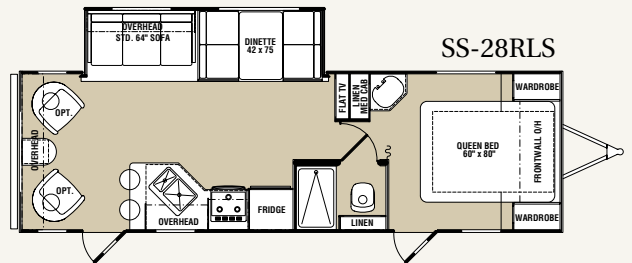

Your **SuperSport** Dealer
By R-Vision

R-Vision, Inc.

2666 S. Country Club Drive
Warsaw, IN 46580
(574) 268-2111
www.trail-lite.com

"Quality Features for the Best Value in the Market"

As R-Vision constantly strives to improve our product, all specifications listed in this informative brochure are subject to change without notice or obligation. Photos may show optional equipment which is not included in the purchase price of the unit. Test drive and review a current model on your dealer's lot today.

R-80-083

2007 R-Vision, Inc.