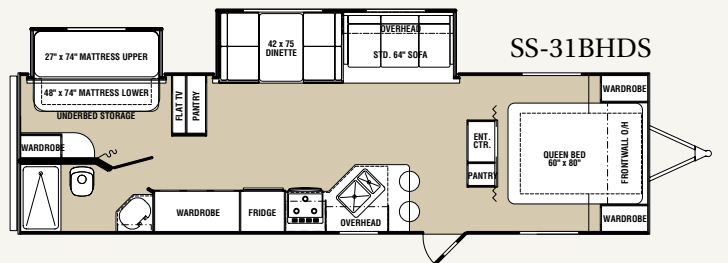

Your **SuperSport** Dealer
By R-Vision

R-Vision, Inc.

2666 S. Country Club Drive
Warsaw, IN 46580
(574) 268-2111
www.trail-lite.com

"Quality Features for the Best Value in the Market"

As R-Vision constantly strives to improve our product, all specifications listed in this informative brochure are subject to change without notice or obligation. Photos may show optional equipment which is not included in the purchase price of the unit. Test drive and review a current model on your dealer's lot today.

R-80-083

2007 R-Vision, Inc.