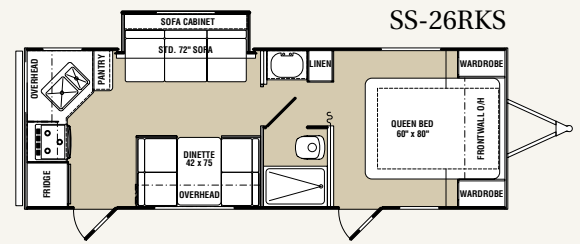

# *SuperSport*

By R-Vision

A Sporty Trailer with Super Value.

Slate Interior shown

**2007 SuperSport**

	26RKS	26BHS	27BH	28RLS	30QBHS	31BHDS
Length	27'5"	29'	29'2"	30'3"	33'10"	34'8"
Width (without awning)	96"	96"	96"	96"	96"	96"
*Hitch Dry Weight (Appro.)	526	600	539	625	TBA	816
*Axle Dry Weight (Appro.)	4000	4612	3992	4964	TBA	5874
GVWR (Lbs.)	7526	7600	7539	7625	TBA	10976
Total Dry Weight (Lbs.)	4526	5212	4531	5589	TBA	6690
Load Capacity (Lbs.)	3000	2388	3008	2036	TBA	4286
Tire Size	ST205/75 14C	ST205/75 14C	ST205/75 14C	ST205/75 14C	ST225/75/15D	ST225/75 15D
Fresh Water Tank (Gallons)	40	40	40	40	40	40
Gray Water (Gallons)	40	40	40	40	40	40
Black Water (Gallons)	40	40	40	40	40	40
Unit Height	10'5"	11'3"	10'5"	11'3"	11'3"	11'3"

**STANDARDS**

**INTERIOR**

- 82" Interior Height (Super Slide Models)
- 72" Interior Height Slide Room (Super Slide Models)
- Overhead Cabinet in Slide
- Large Galley Countertops
- 60" x 80" Queen Bed
- Entertainment Centers Designed for LCDs
- Rich Cherry Cabinets
- Toe Kicks on Galley
- Large Stainless Steel Sink
- Picture Window at Dinette
- Skylight
- Power Vent in Bathroom
- 5" Arched Dinette Cushion
- Residential Style Sofa
- Tub Surround

- Full Wardrobes with Drawers in Bedroom
- Water Heater Bypass
- Doubled Door Refrigerator

**EXTERIOR**

- 8" I-Beam Frame
- .024 Aluminum Skin
- 16" on Center 2 x 2 Stud
- R-7 Insulation Throughout
- 5/8 Flooring
- 40 Gallon Fresh Water Capacity
- 40 Gallon Grey Water Capacity
- 40 Gallon Back Water Capacity
- Radius Clamp - Ring Windows
- Rubber Roof
- 5" Truss Rafters with 3/8 Decking
- Ducted A/C