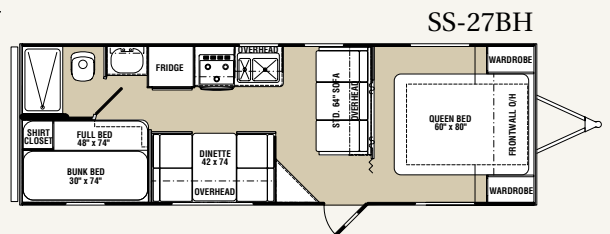

Your **SuperSport** Dealer
By R-Vision

R-Vision, Inc.

2666 S. Country Club Drive
Warsaw, IN 46580
(574) 268-2111
www.trail-lite.com

"Quality Features for the Best Value in the Market"

As R-Vision constantly strives to improve our product, all specifications listed in this informative brochure are subject to change without notice or obligation. Photos may show optional equipment which is not included in the purchase price of the unit. Test drive and review a current model on your dealer's lot today.

R-80-083

2007 R-Vision, Inc.